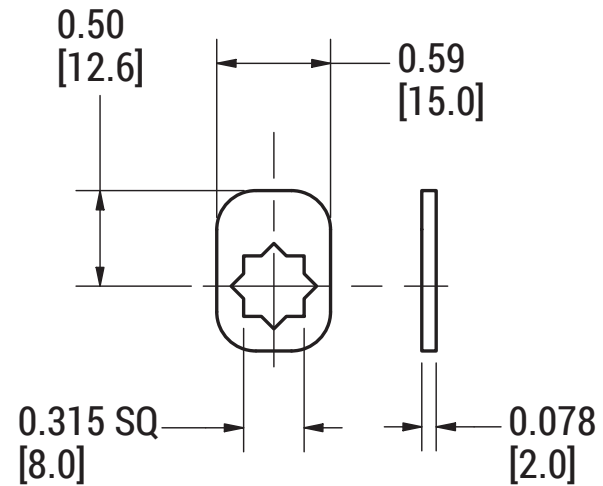

Cam Screw

90° Stop Plate

Mounting Nut

Spur Washer

1.25" Straight Cam

.5" Straight Cam