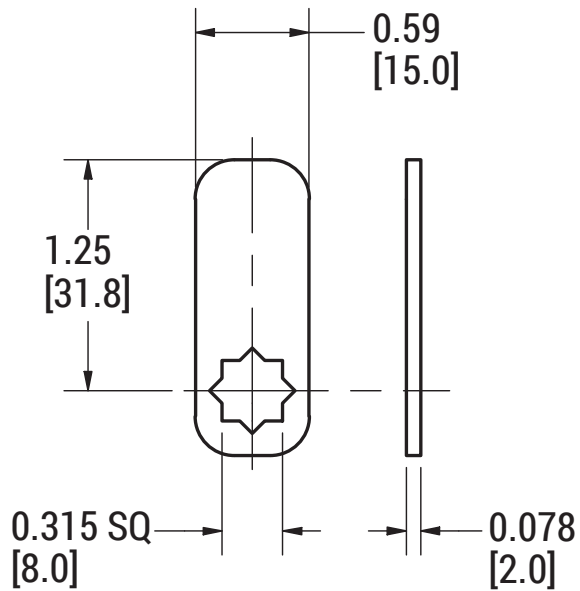

Cam Screw

90° Stop Plate

Mounting Nut

Spur Washer

1.25" Straight Cam

.5" Straight Cam